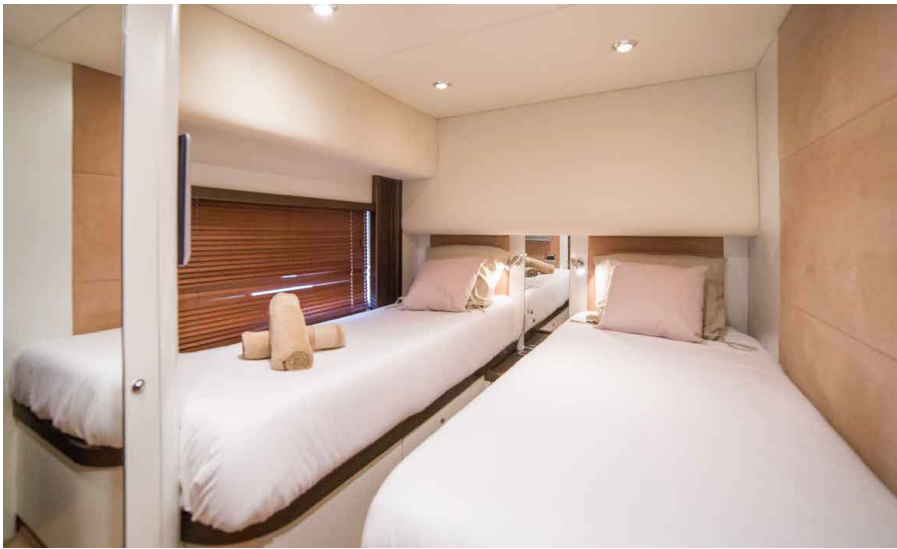

* High season - July & August
 Mid season - June & September
 Low season - the rest of the year

** VAT INCLUDED
 ** Prices do not include fuel
 NO HIDDEN COSTS

The queen of our fleet, spanning twenty four metres long this prestige boat is the height of luxury. Outside you will find massive sun-beds at both the front and rear, exterior dining table & refrigerator. Indulge in her grand lounge area or head downstairs to her four well appointed ensuite cabins - 2 double, 1 twin and 1 single, as well as 5 bathrooms and interior lounge with all the techs. In the rear garage you will find a world of fun!

ACCOMMODATION

- 1 master cabin
- 1 vip cabin
- 1 twin cabin
- 1 single
- 2 crew
- Max 12 guests on day charter
- Max 7 guests sleeping in port
- Max 7 guests sleeping at anchor
- Extra beds possible
- 4 bathrooms
- 1 crew bathroom