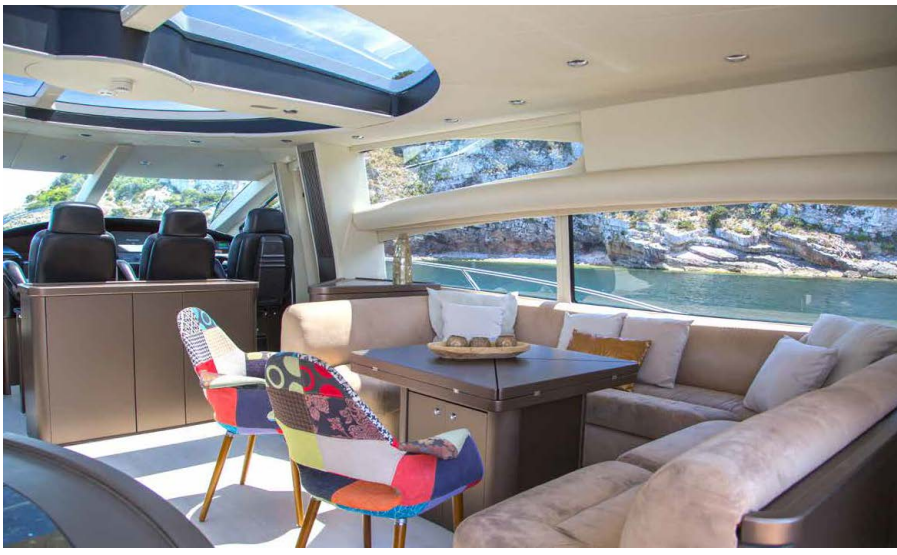

* High season - July & August
 Mid season - June & September
 Low season - the rest of the year

** VAT INCLUDED
 ** Prices do not include fuel
 NO HIDDEN COSTS

The queen of our fleet, spanning twenty four metres long this prestige boat is the height of luxury. Outside you will find massive sun-beds at both the front and rear, exterior dining table & refrigerator. Indulge in her grand lounge area or head downstairs to her four well appointed ensuite cabins - 2 double, 1 twin and 1 single, as well as 5 bathrooms and interior lounge with all the techs. In the rear garage you will find a world of fun!

INCLUDED

- Crew
- Towels
- Drinks
- Snacks
- Snorkels
- Seabob
- Inflatable paddle boards

EXTRA: Tender, Wakeboard, Jet Ski, Water ski

EQUIPMENT

- A/C
- Hard top
- Audio system
- Hydraulic platform
- Gangway
- Garage
- Fridge
- Freezer
- Microwave
- Oven
- Washing machine
- Dryer
- Hot water
- Coffee machine
- Interior dining table
- Exterior dining table
- Front and back sun beds
- Exterior fresh water shower
- Sunshade