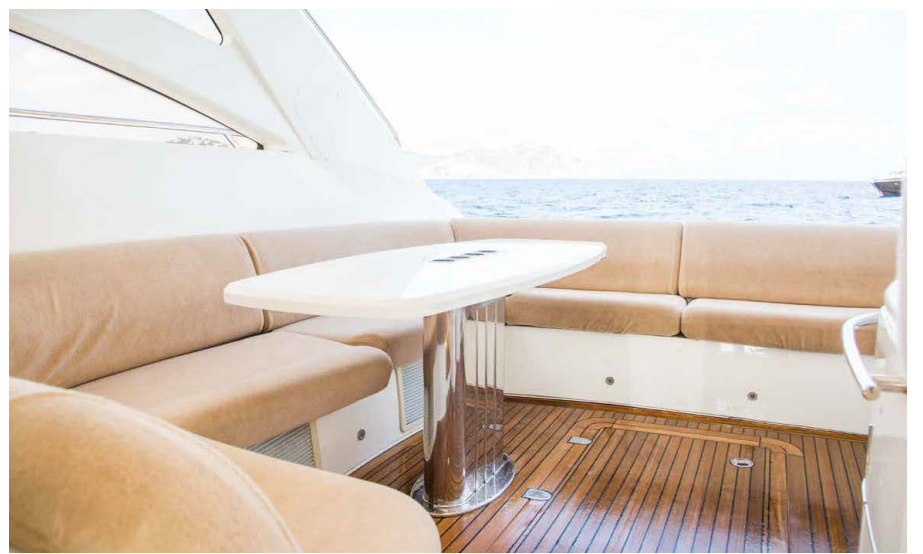

The biggest Princess in our fleet, she has 2 double cabins and 1 twin cabin and is perfect for enjoying the summer sun and cruising around Ibiza and Formentera. In the boat there is 2 spacious double cabins, 1 twin and 3 bathrooms as well as a kitchen and living room.

ACCOMMODATION

- 1 master cabin
- 1 double cabin
- 1 cabin with 2 bunk beds
- Max 12 guests on day charter
- Max 6 guests sleeping in port
- Max 4 guests sleeping at anchor
- 3 bathrooms

INCLUDED

- Crew
- Towels
- Drinks
- Snacks
- Snorkels
- Inflatable paddle boards

EXTRA: Tender, Seabob

EQUIPMENT

- A/C
- Hard top
- Audio system
- Gangway
- Garage
- Fridge
- Freezer
- Microwave
- Hot water
- Coffee machine
- Interior dining table
- Exterior table
- Front and back sun beds
- Exterior fresh water shower
- Sunshade

SPEED

Cruising speed 24 knots